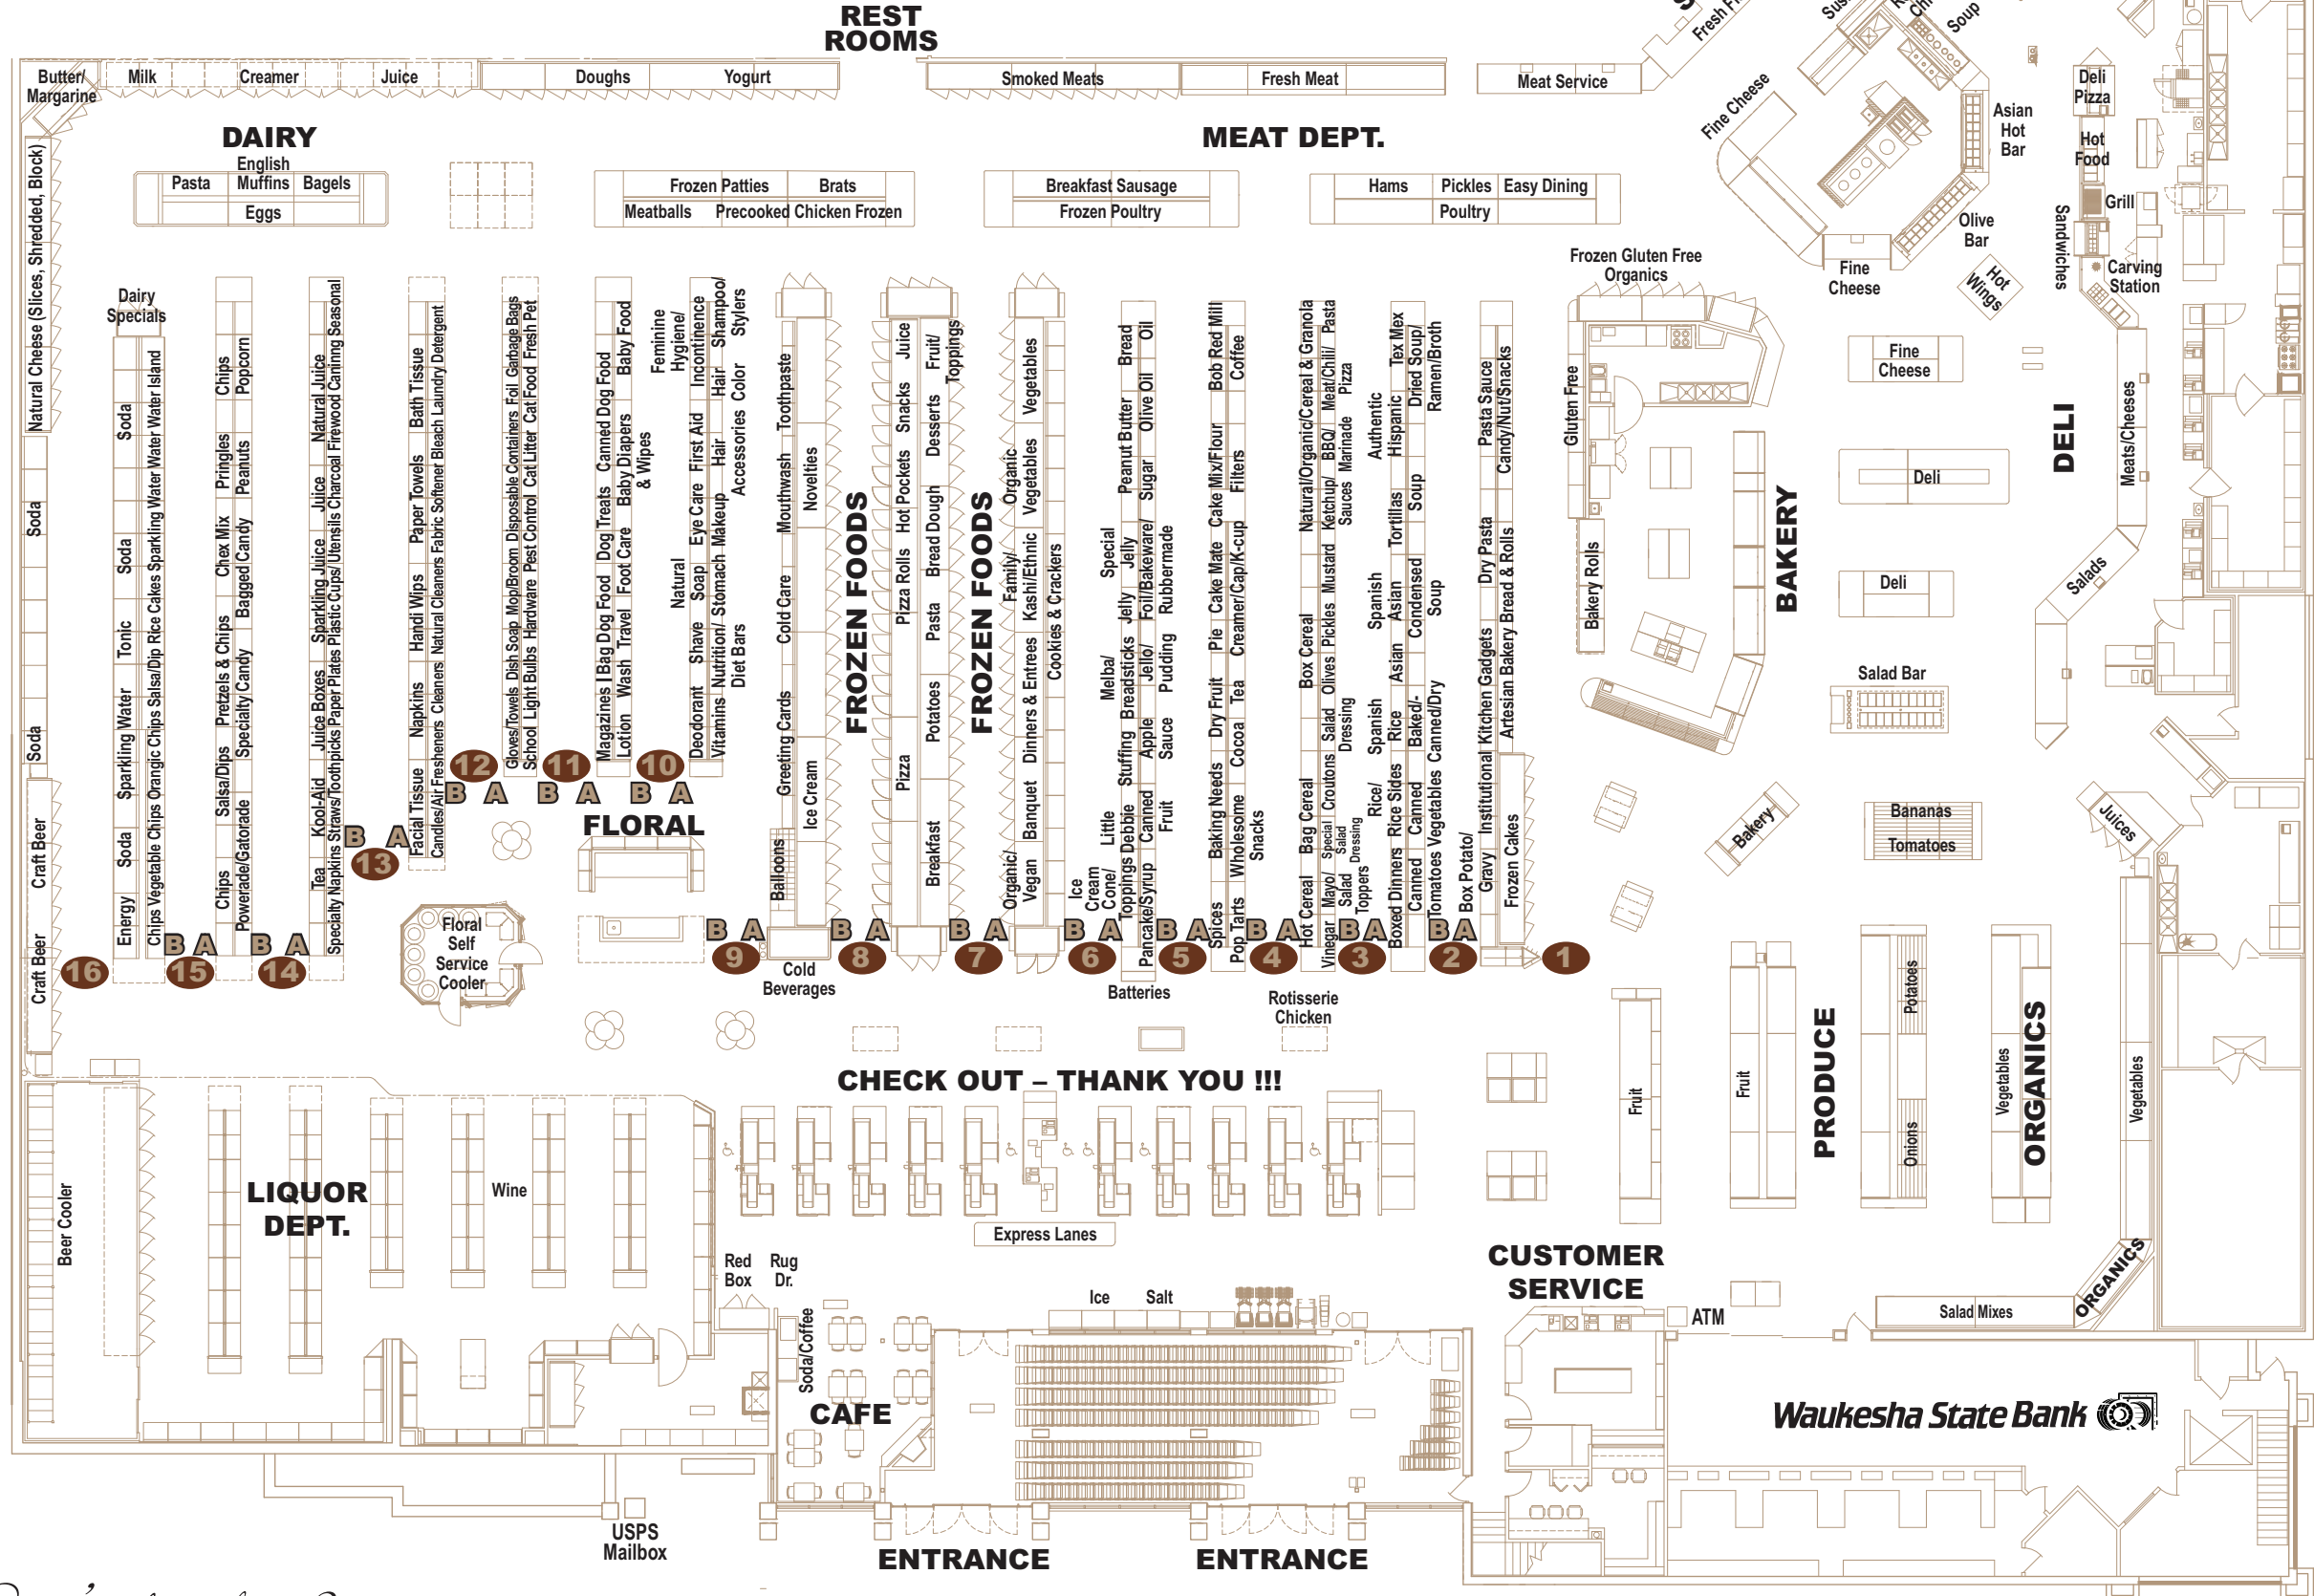

MORE ON BACK

Welcome to Sentry **Albrecht's** DELAFIELD MARKET

Thank You for Shopping With Us!

Can't find it? Just Ask!

Waukesha State Bank